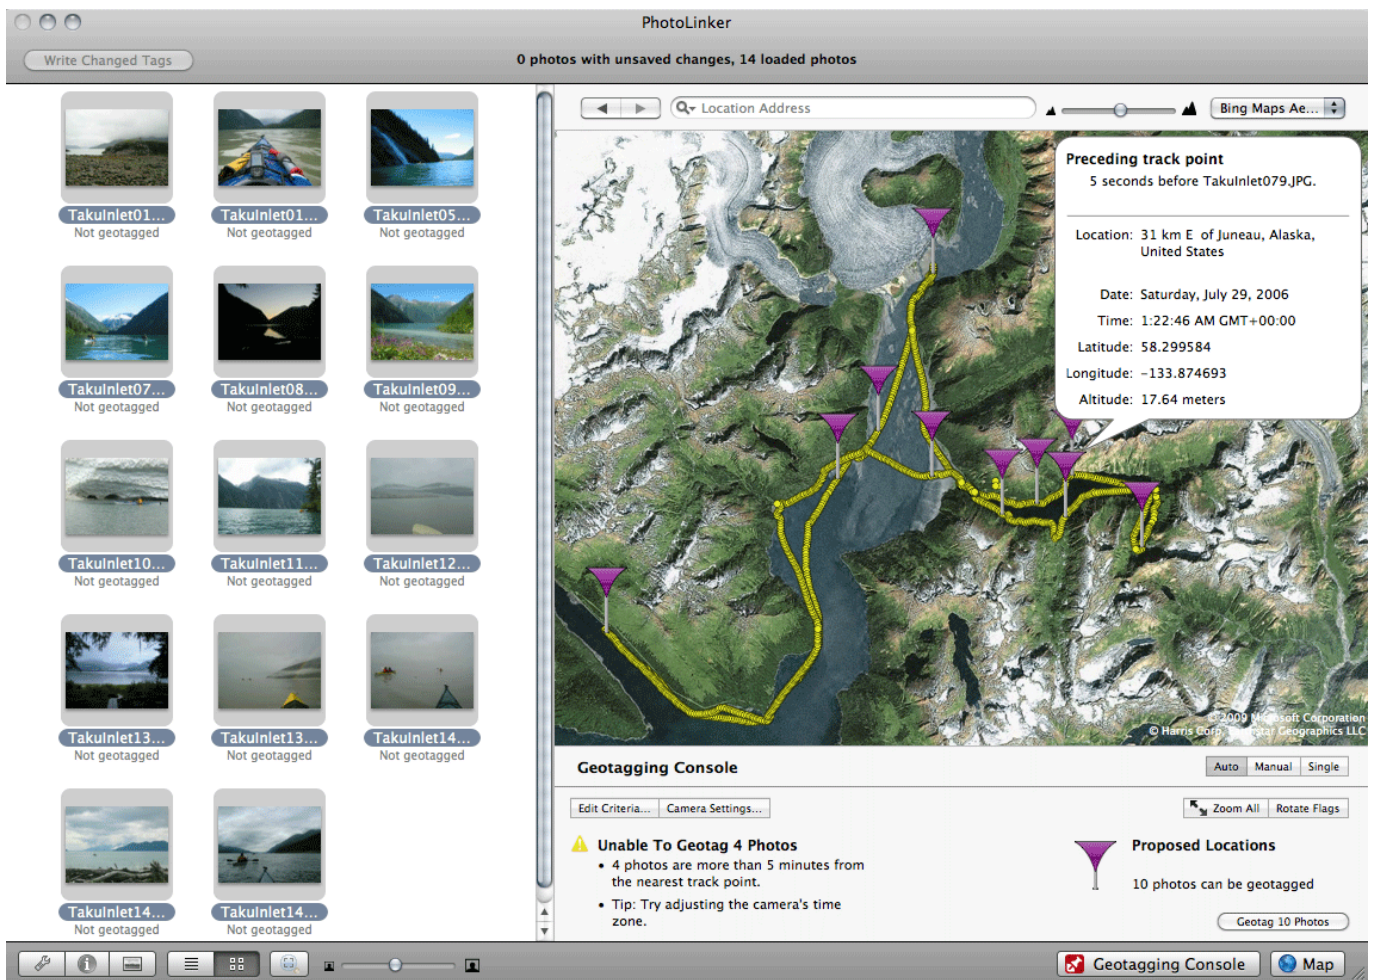

Location: 31 km E of Juneau, Alaska, United States

Date: Saturday, July 29, 2006
Time: 1:22:46 AM GMT+00:00
Latitude: 58.299584
Longitude: -133.874693
Altitude: 17.64 meters

Geotagging Console

Auto Manual Single

Edit Criteria... Camera Settings...

Zoom All Rotate Flags

Unable To Geotag 4 Photos

- 4 photos are more than 5 minutes from the nearest track point.
- Tip: Try adjusting the camera's time zone.

Proposed Locations

10 photos can be geotagged

Geotag 10 Photos

Geotagging Console Map

[Map Making Program For Mac. Fantasy](#)

Free Download

The Campaign Cartographer range of map making software allows you to create On our blog, an ongoing round-up of fantasy maps from CC3+ cartographers.

1. [fantasy map making program](#)

fantasy map making program

fantasy map making program, free fantasy map making program [Seeland Watch Serial Number](#)

[Download Flatout 2 Game Setup Files](#)

[Vintage Cabbage Patch Doll Ebay - Free Software And Shareware](#)